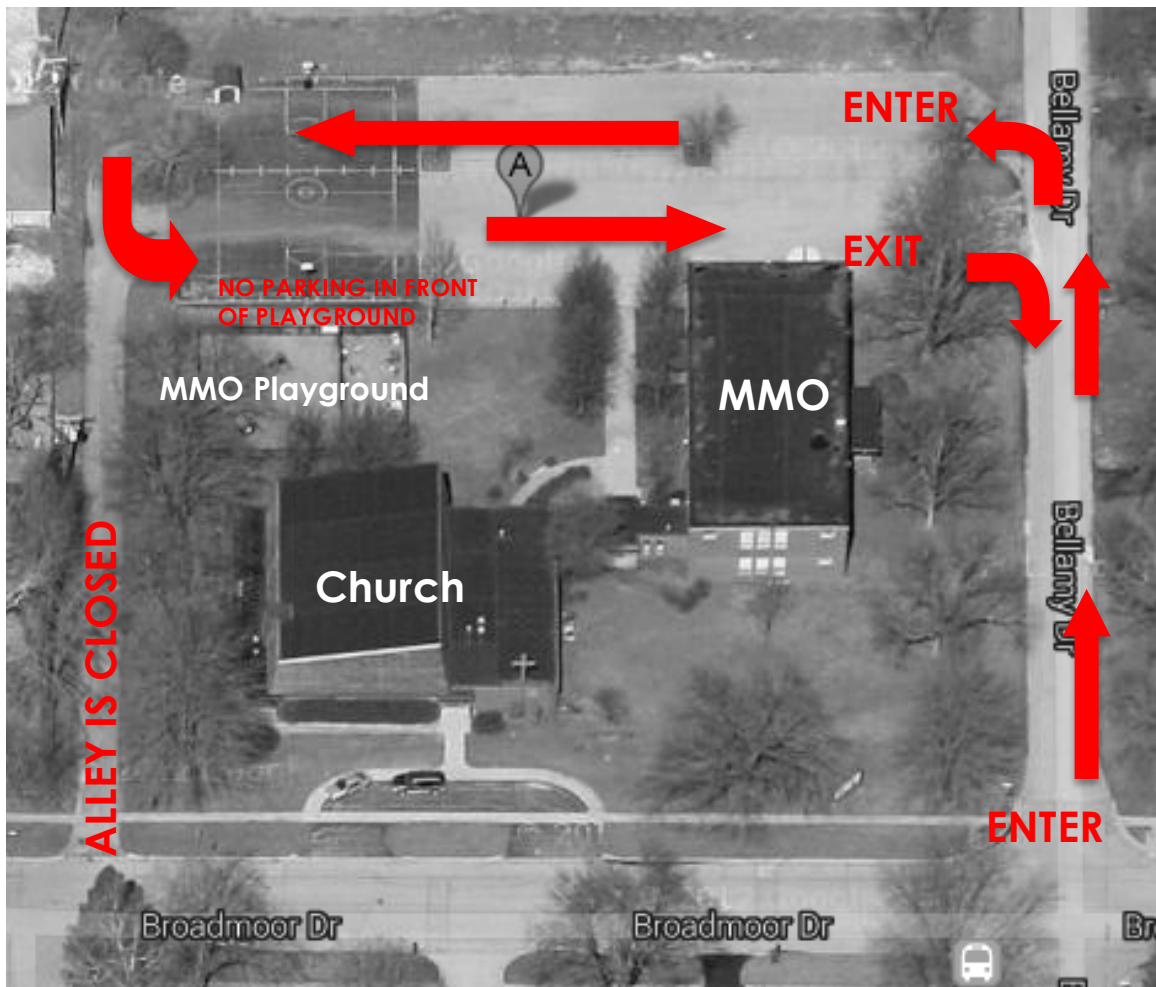

MMO Parking Lot Info 2017-18

Parking lots can be dangerous places for young children. Please use the following instructions when you're dropping off or picking up kids:

ENTER from Bellamy Drive (east of MMO)

Enter the parking lot using the **NORTH ENTRANCE** (the second one)

Traffic goes one way west, around the tree and back east and **EXIT THE SOUTH ENTRANCE** (closest to the building)

There is **NO PARKING** in the row of spots directly in front of the playground.